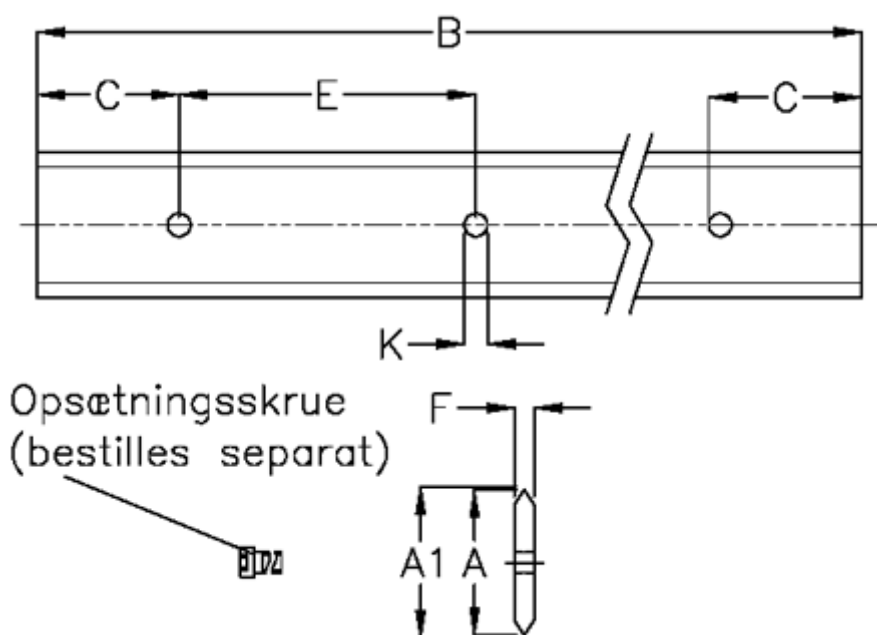

Data Sheet

Article number: 059128896

Description: Hepco SL2 spacer slide
SS L 76-896

Measures

A	= 76	K	= 11.5
A1	= 76.81	Weight kg/1000	= 5000
B	= 896		
C	= 43.0		
E	= 90		
F	= 9.1		
For bearing	= 54		
For screw	= M10x25		